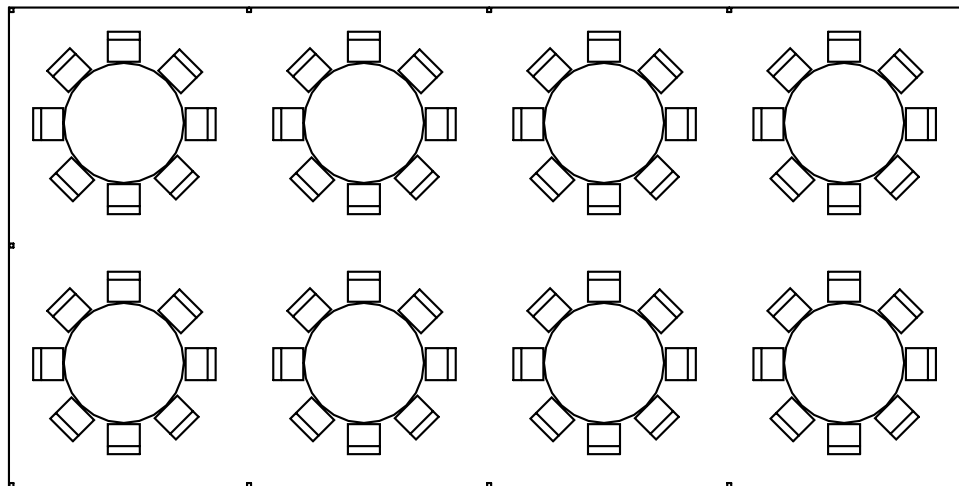

20 x 30 Tent - Seated  
8 - 60" Rounds  
64 seated

MetroCuisine

Date:  
Project:  
Owner:  
Designer: